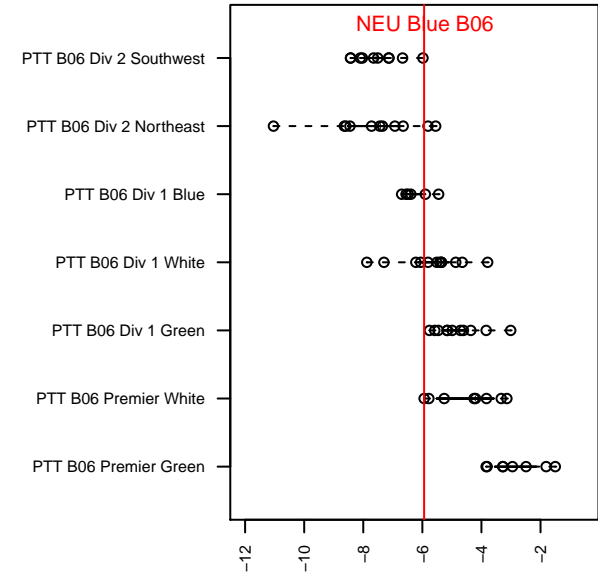

**attack and defense rating
relative to others at age
and all opponents in last 13 months**