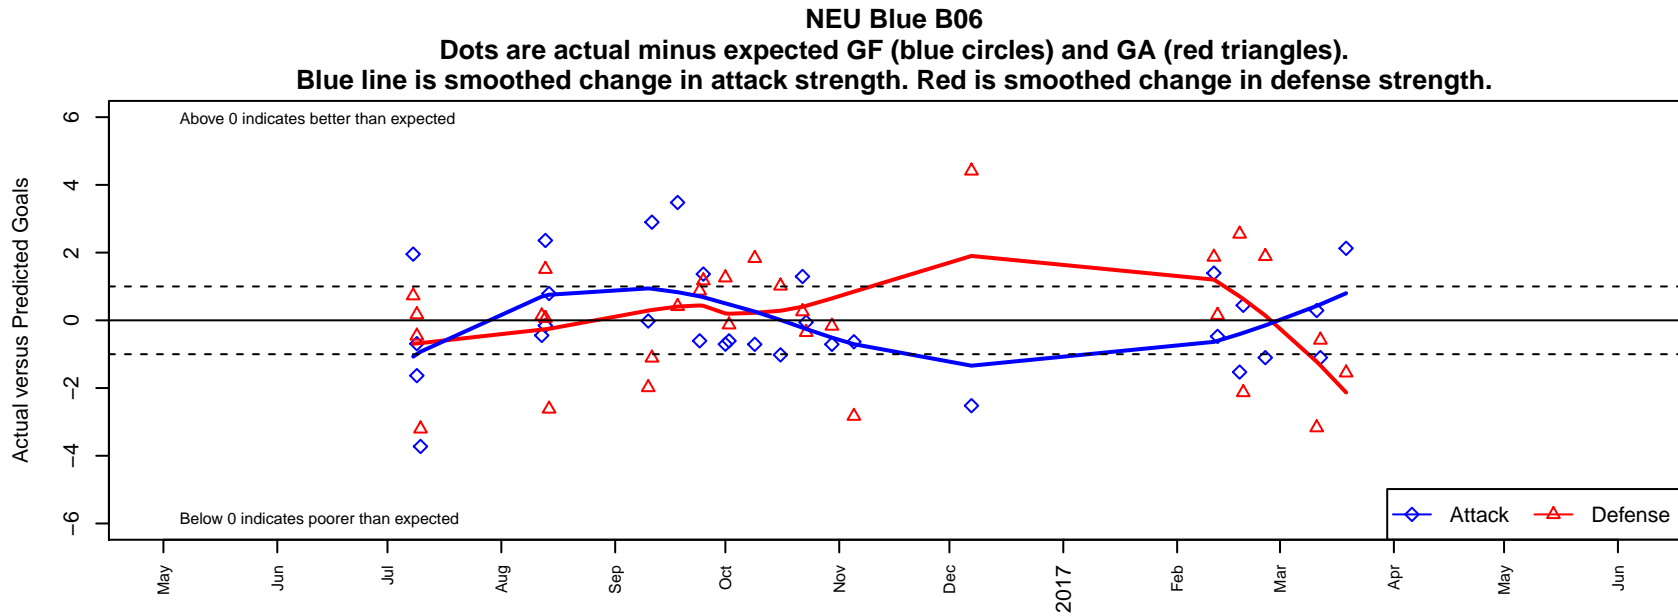

## NEU Blue B06

Northeast United SC  
 Portland, OR  
 B06 total strength=696  
 attack=1.21 defense=0.4  
 fall league = PTT B06 Premier White  
 spr league = Spr OYS B06 Premier White

alt names used:  
 NORTH EAST UNITED NEU 06 BLUE (OR)  
 NEUPDX BOYS 06 BLUE  
 NEU PDX 06B Blue  
 NEU PDX 06B Blue

Venues played:  
 2016 PCU Summer Classic U11 Silver  
 2016 Bend Premier Cup Darlington Nagbe (Go  
 2016 PTT B06 Premier White  
 2016 Spr OYS B06 Premier White

**attack and defense variance (black dot)  
relative to other teams  
and top 10 in region**